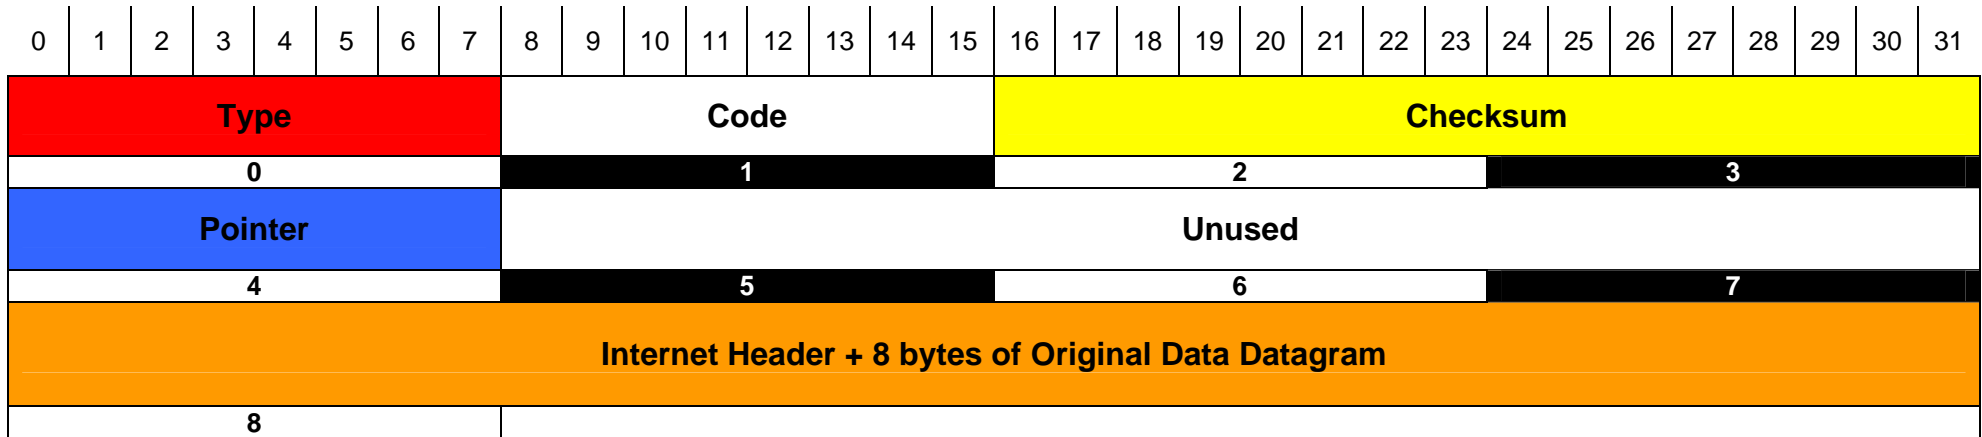

# ICMP Parameter Message Format

Type	Code	Meaning
0	0	Echo Reply
3	0	Net Unreachable
	1	Host Unreachable
	2	Protocol Unreachable
	3	Port Unreachable
	4	Frag needed and DF set
	5	Source route failed
	6	Dest network unknown
	7	Dest host unknown
	8	Source host isolated
	9	Network admin prohibited
	10	Host admin prohibited
	11	Network unreachable for TOS
	12	Host unreachable for TOS
	13	Communication admin prohibited
4	0	Source Quench (Slow down/Shut up)

Type	Code	Meaning
5	0	Redirect datagram for the network
	1	Redirect datagram for the host
	2	Redirect datagram for the TOS & Network
	3	Redirect datagram for the TOS & Host
8	0	Echo
9	0	Router advertisement
10	0	Router selection
11	0	Time To Live exceeded in transit
	1	Fragment reassemble time exceeded
12	0	Pointer indicates the error (Parameter Problem)
	1	Missing a required option (Parameter Problem)
	2	Bad length (Parameter Problem)
13	0	Time Stamp
14	0	Time Stamp Reply
15	0	Information Request
16	0	Informaiton Reply
17	0	Address Mask Request
18	0	Address Mask Reply
30	0	Traceroute (Tracert)